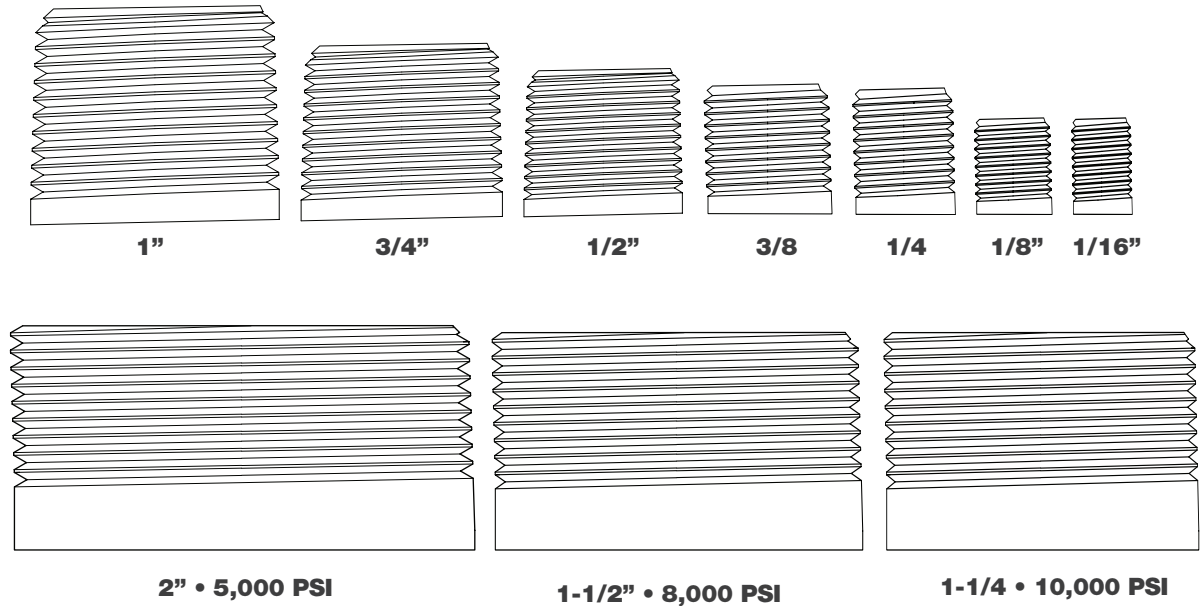

## NATIONAL PIPE TAPER (NPT)

### SIZE REFERENCE CHART

SINGLE PIECE MALE • ACTUAL SIZE

TECHNICAL

### SIZE REFERENCE CHART

SINGLE PIECE MALE • ACTUAL SIZE

SIZE	CONNECTION THREAD	RECOMMENDED TORQUE	
		ft-lb	N-m
9/16 Type M	9/16 – 18UNF	30	41
3/4 Type M	3/4 – 16UNF	45	61
1" Type M	1" – 12UNF	70	95
1-5/16 Type M	1-5/16 – 12UN	110	149